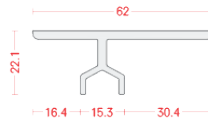

E99408-02
E99408-06 L 3000 mm
E99408-07

E99409-02
E99409-06 L 4000 mm

E99407-06
E99407-07
L 3000 mm

E99401-06
L 4000 mm

E99412-05
L 3000 mm

99 8933PL-62
L 4000 mm

99 6222GU-65
L 5800 mm

99 2813PG-62
L 4000 mm

99 2828PG-62
L 4000 mm

99 7916PL-62
L 5800 mm

OTTOSTUMM

distinctive steel window systems

snap on glazing beads aluminum - bar length 6000 mm

fixing screw

F99052-02

snap on glazing beads steel - bar length 6000 mm