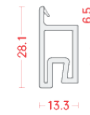

E99408-02
E99408-06 L 3000 mm
E99408-07

E99409-02
E99409-06 L 4000 mm

E99407-06
E99407-07
L 3000 mm

E99401-06
L 4000 mm

E99412-05
L 3000 mm

99 8933PL-62
L 4000 mm

99 6222GU-65
L 5800 mm

99 2813PG-62
L 4000 mm

99 2828PG-62
L 4000 mm

99 7916PL-62
L 5800 mm

OTTOSTUMM

distinctive steel window systems

snap on glazing beads aluminum - bar length 6000 mm

fixing screw

F99052-02

snap on glazing beads steel - bar length 6000 mm