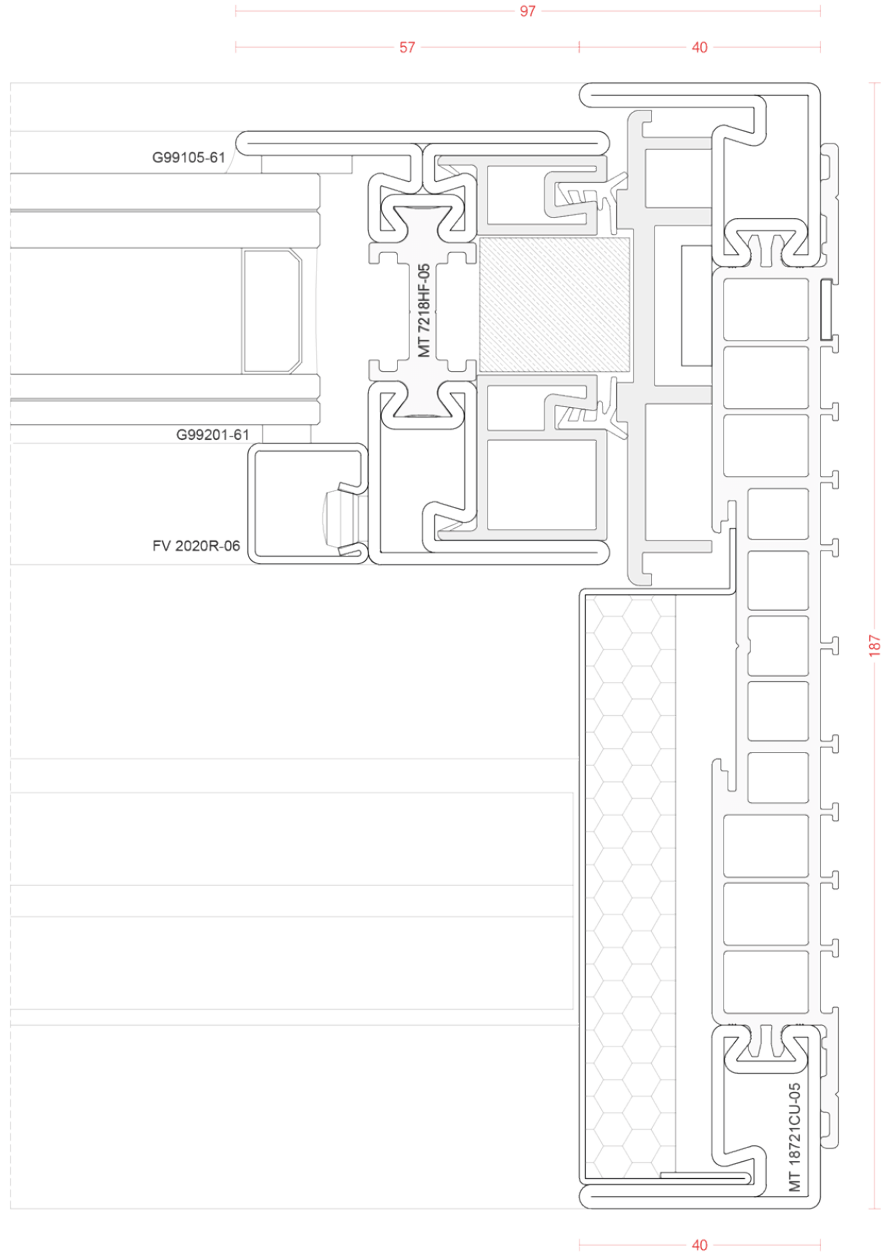

OTTOSTUMM

distinctive steel window systems

examples

SECTION 3

EXTERNAL