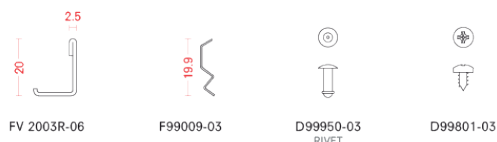

F99055-05

angular screw on glazing beads steel - bar length 3000 mm (4000 mm on demand only for material -02 and -06)

D99802-03

D99851-03

D99868-03

glazing beads satin stainless steel AISI 316L with clip - bar length 6000 mm