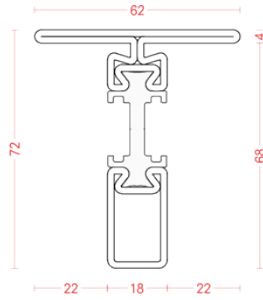

All profiles are cold formed with 2mm thick steel – ideal solution for large glazing with weights up to 600 kg. The 72 mm profile depth is a perfect compromise between design and security. The extremely strong framing material accommodates security glass up to 50 mm and can be automated.

MT 7218HF-02
MT 7218HF-05
MT 7218HF-07

MT 7218TF-02
MT 7218TF-05
MT 7218TF-07

MT 7218ZF-02
MT 7218ZF-05
MT 7218ZF-07

MT 18721CI-05
MT 18721CI-07
L 5800 mm

MT 18721CL-02
MT 18721CL-05
MT 18721CL-07
L 5800 mm