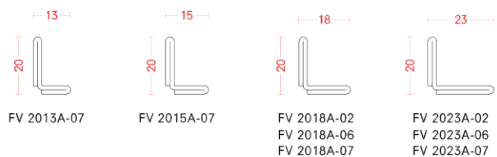

99 2828PG-62
L 4000 mm

99 7916PL-62
L 5800 mm

OTTOSTUMM

distinctive steel window systems

snap on glazing beads aluminum - bar length 6000 mm

fixing screw

F99052-02

snap on glazing beads steel - bar length 6000 mm

fixing screws

F99054-02

F99051-02

F99061-03

D99980-02
SCREW FOR
BUSH

F99060-03
RIVET FOR
STAINLESS STEEL
GLAZING

snap on glazing beads satin stainless steel AISI 316L - bar length 6000 mm

fixing screw

F99055-05

angular screw on glazing beads steel - bar length 3000 mm (4000 mm on demand only for material -02 and -06)

D99802-03

D99851-03

D99868-03

glazing beads satin stainless steel AISI 316L with clip - bar length 6000 mm