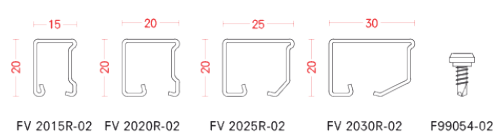

E99408-02
E99408-06 L 3000 mm
E99408-07

E99409-02
E99409-06 L 4000 mm

E99407-06
E99407-07
L 3000 mm

E99401-06
L 4000 mm

E99412-05
L 3000 mm

99 8933PL-62
L 4000 mm

99 6222GU-65
L 5800 mm

99 2813PG-62
L 4000 mm

99 2828PG-62
L 4000 mm

99 7916PL-62
L 5800 mm

OTTOSTUMM

distinctive steel window systems

snap on glazing beads aluminum - bar length 6000 mm

fixing screw

F99052-02

snap on glazing beads steel - bar length 6000 mm

fixing screws

F99054-02

F99051-02

F99061-03

D99980-02
SCREW FOR
BUSH

F99060-03
RIVET FOR
STAINLESS STEEL
GLAZING

snap on glazing beads satin stainless steel AISI 316L - bar length 6000 mm

fixing screw