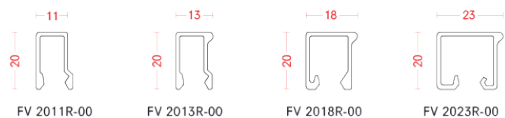

E99408-02
E99408-06 L 3000 mm
E99408-07

E99409-02
E99409-06 L 4000 mm

E99407-06
E99407-07
L 3000 mm

E99401-06
L 4000 mm

E99412-05
L 3000 mm

99 8933PL-62
L 4000 mm

99 6222GU-65
L 5800 mm

99 2813PG-62
L 4000 mm

99 2828PG-62
L 4000 mm

99 7916PL-62
L 5800 mm

OTTOSTUMM

distinctive steel window systems

snap on glazing beads aluminum - bar length 6000 mm

fixing screw

F99052-02

snap on glazing beads steel - bar length 6000 mm