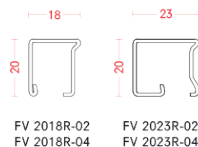

F99051-02

F99061-03

D99980-02
SCREW FOR
BUSH

F99060-03
RIVET FOR
STAINLESS STEEL
GLAZING