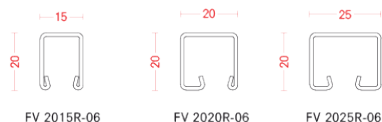

99 2828PG-62
L 4000 mm

99 7916PL-62
L 5800 mm

OTTOSTUMM

distinctive steel window systems

snap on glazing beads aluminum - bar length 6000 mm

fixing screw

F99052-02

snap on glazing beads steel - bar length 6000 mm

fixing screws

F99054-02

F99051-02

F99061-03

D99980-02
SCREW FOR
BUSH

F99060-03
RIVET FOR
STAINLESS STEEL
GLAZING

snap on glazing beads satin stainless steel AISI 316L - bar length 6000 mm

fixing screw

F99055-05

angular screw on glazing beads steel - bar length 3000 mm (4000 mm on demand only for material -02 and -06)

D99802-03

D99851-03

D99868-03

glazing beads satin stainless steel AISI 316L with clip - bar length 6000 mm