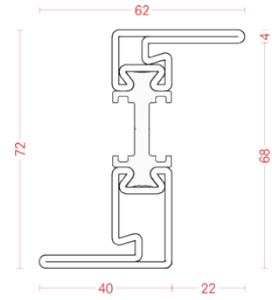

All profiles are cold formed with 2mm thick steel – ideal solution for large glazing with weights up to 600 kg. The 72 mm profile depth is a perfect compromise between design and security. The extremely strong framing material accommodates security glass up to 50 mm and can be automated.

MT 7218HF-02
MT 7218HF-05
MT 7218HF-07

MT 7218TF-02
MT 7218TF-05
MT 7218TF-07

MT 7218ZF-02
MT 7218ZF-05
MT 7218ZF-07

MT 18721CI-05
MT 18721CI-07
L 5800 mm

MT 18721CL-02
MT 18721CL-05
MT 18721CL-07
L 5800 mm