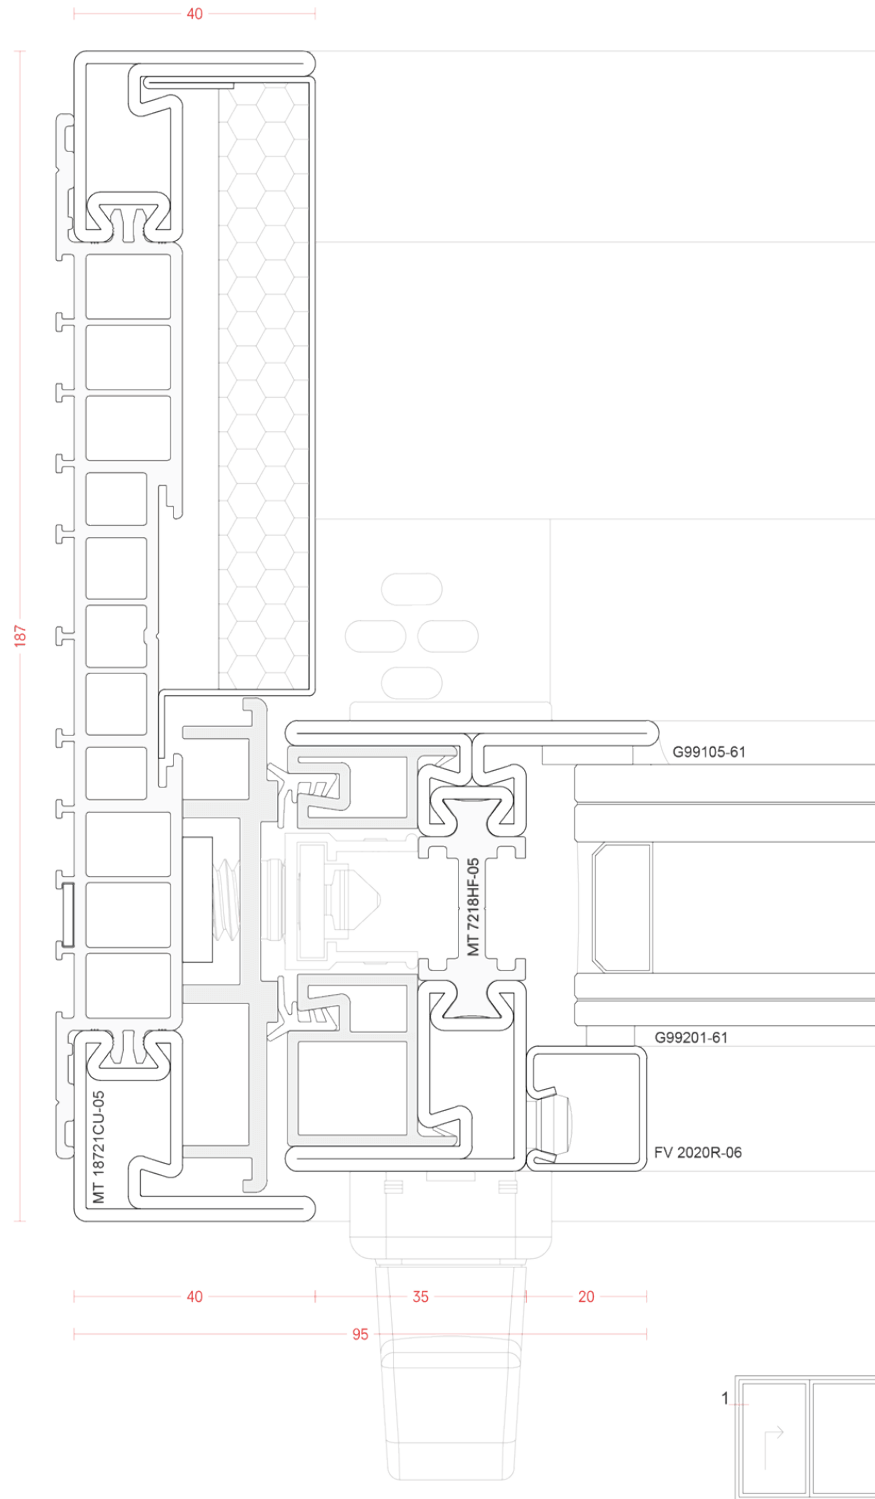

OTTOSTUMM

distinctive steel window systems

examples

SECTION 1

EXTERNAL