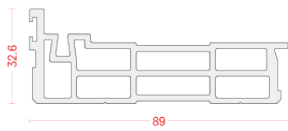

E99408-02
E99408-06 L 3000 mm
E99408-07

E99409-02
E99409-06 L 4000 mm

E99407-06
E99407-07
L 3000 mm

E99401-06
L 4000 mm

E99412-05
L 3000 mm

99 8933PL-62
L 4000 mm

99 6222GU-65
L 5800 mm

99 2813PG-62
L 4000 mm

99 2828PG-62
L 4000 mm

99 7916PL-62
L 5800 mm

OTTOSTUMM

distinctive steel window systems

snap on glazing beads aluminum - bar length 6000 mm

fixing screw

F99052-02

snap on glazing beads steel - bar length 6000 mm