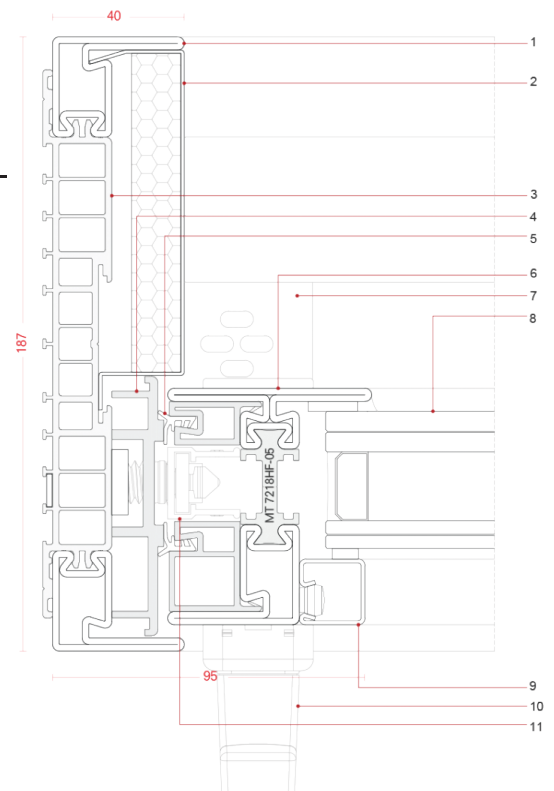

Features of MLS72

1. 2 mm tubular profile with extremely high moments of inertia
2. Aesthetic cover cap with insulating material
3. Thermal barrier in polyamide PA 6.6
4. Insulated front strike
5. Mechanically fixed rebate gaskets
6. Profiles available in galvanized steel, cor-ten and stainless steel AISI 316L
7. Water drainage
8. Profiles accommodate high-performance glazing
9. Wide range of square and angular glazing beads
10. Manual opening up to 400 Kg and automated up to 600 Kg, single and multiple sliding, pocket solution
11. Fittings with concealed sliding mechanism