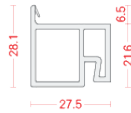

E99408-02
E99408-06 L 3000 mm
E99408-07

E99409-02
E99409-06 L 4000 mm

E99407-06
E99407-07
L 3000 mm

E99401-06
L 4000 mm

E99412-05
L 3000 mm

99 8933PL-62
L 4000 mm

99 6222GU-65
L 5800 mm

99 2813PG-62
L 4000 mm

99 2828PG-62
L 4000 mm

99 7916PL-62
L 5800 mm

OTTOSTUMM

distinctive steel window systems

snap on glazing beads aluminum - bar length 6000 mm

fixing screw

F99052-02

snap on glazing beads steel - bar length 6000 mm